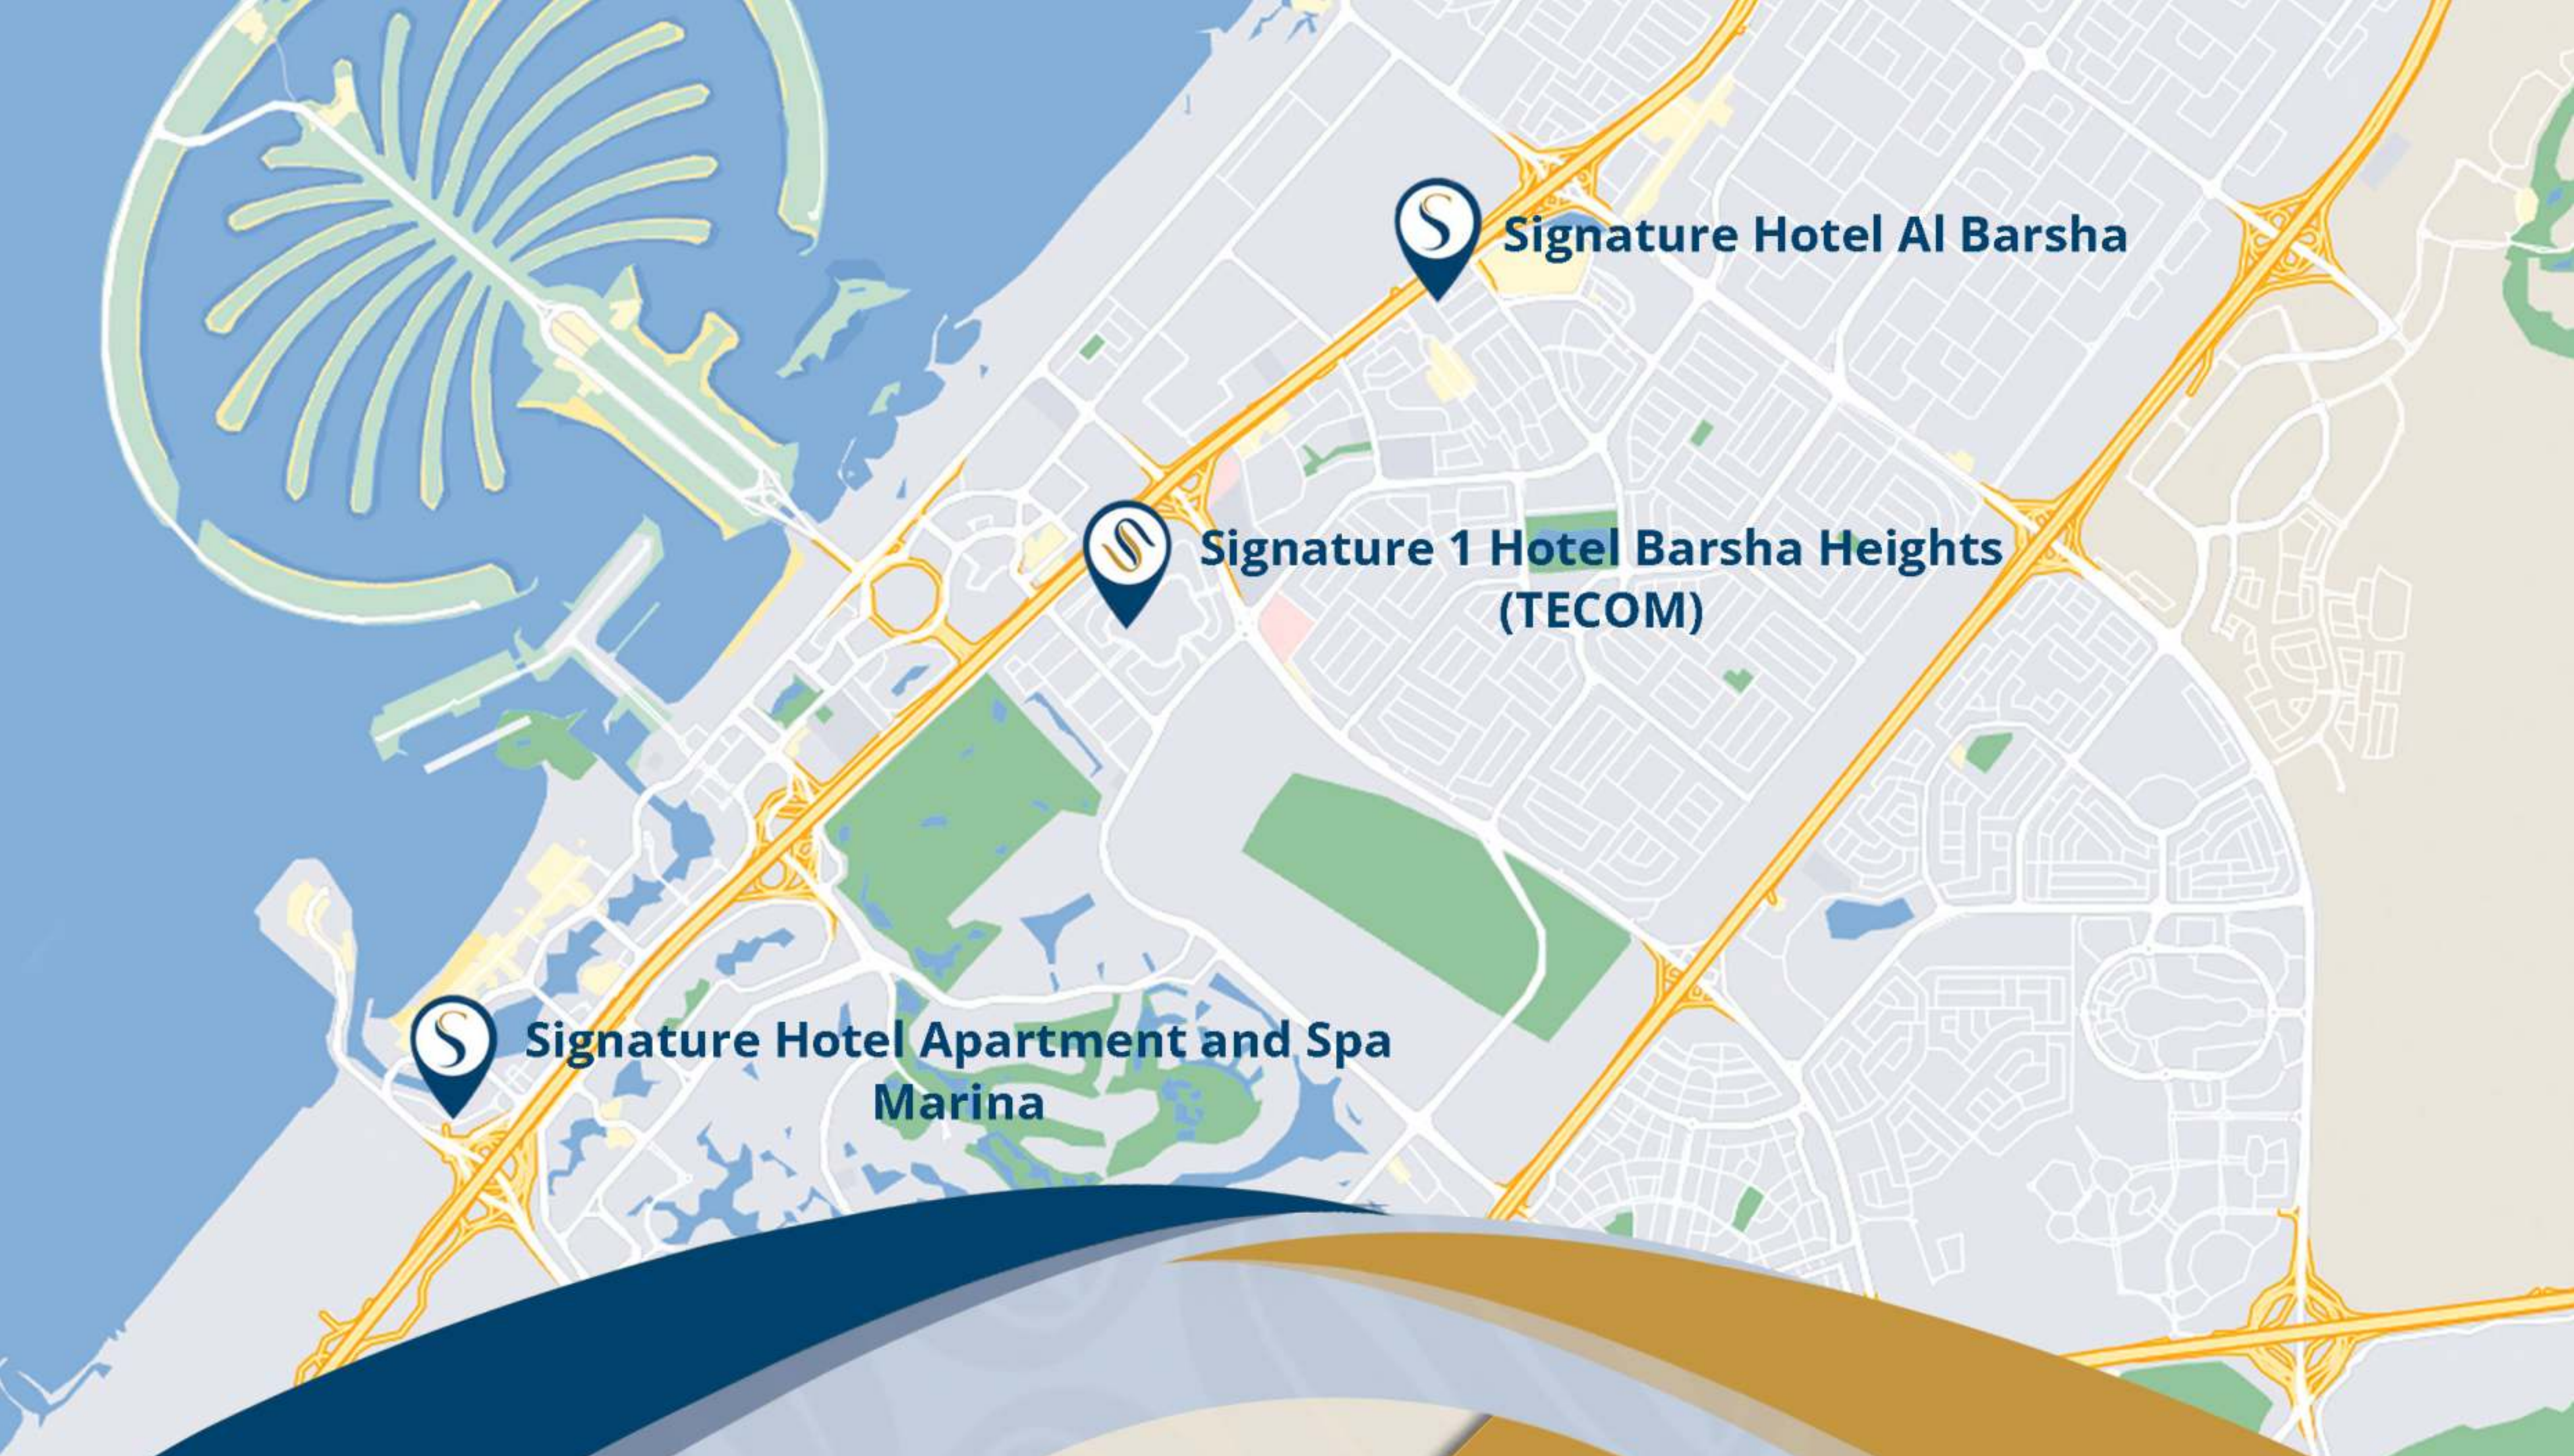

**Delivering comfort and security, with a family oriented
ambience delivering a unique hotel experience.**

For more information, please contact us.

Telephone: +971 4 561 0600

E-mail: sales@s1hg.com

P.O. Box 503066 Dubai, U.A.E.